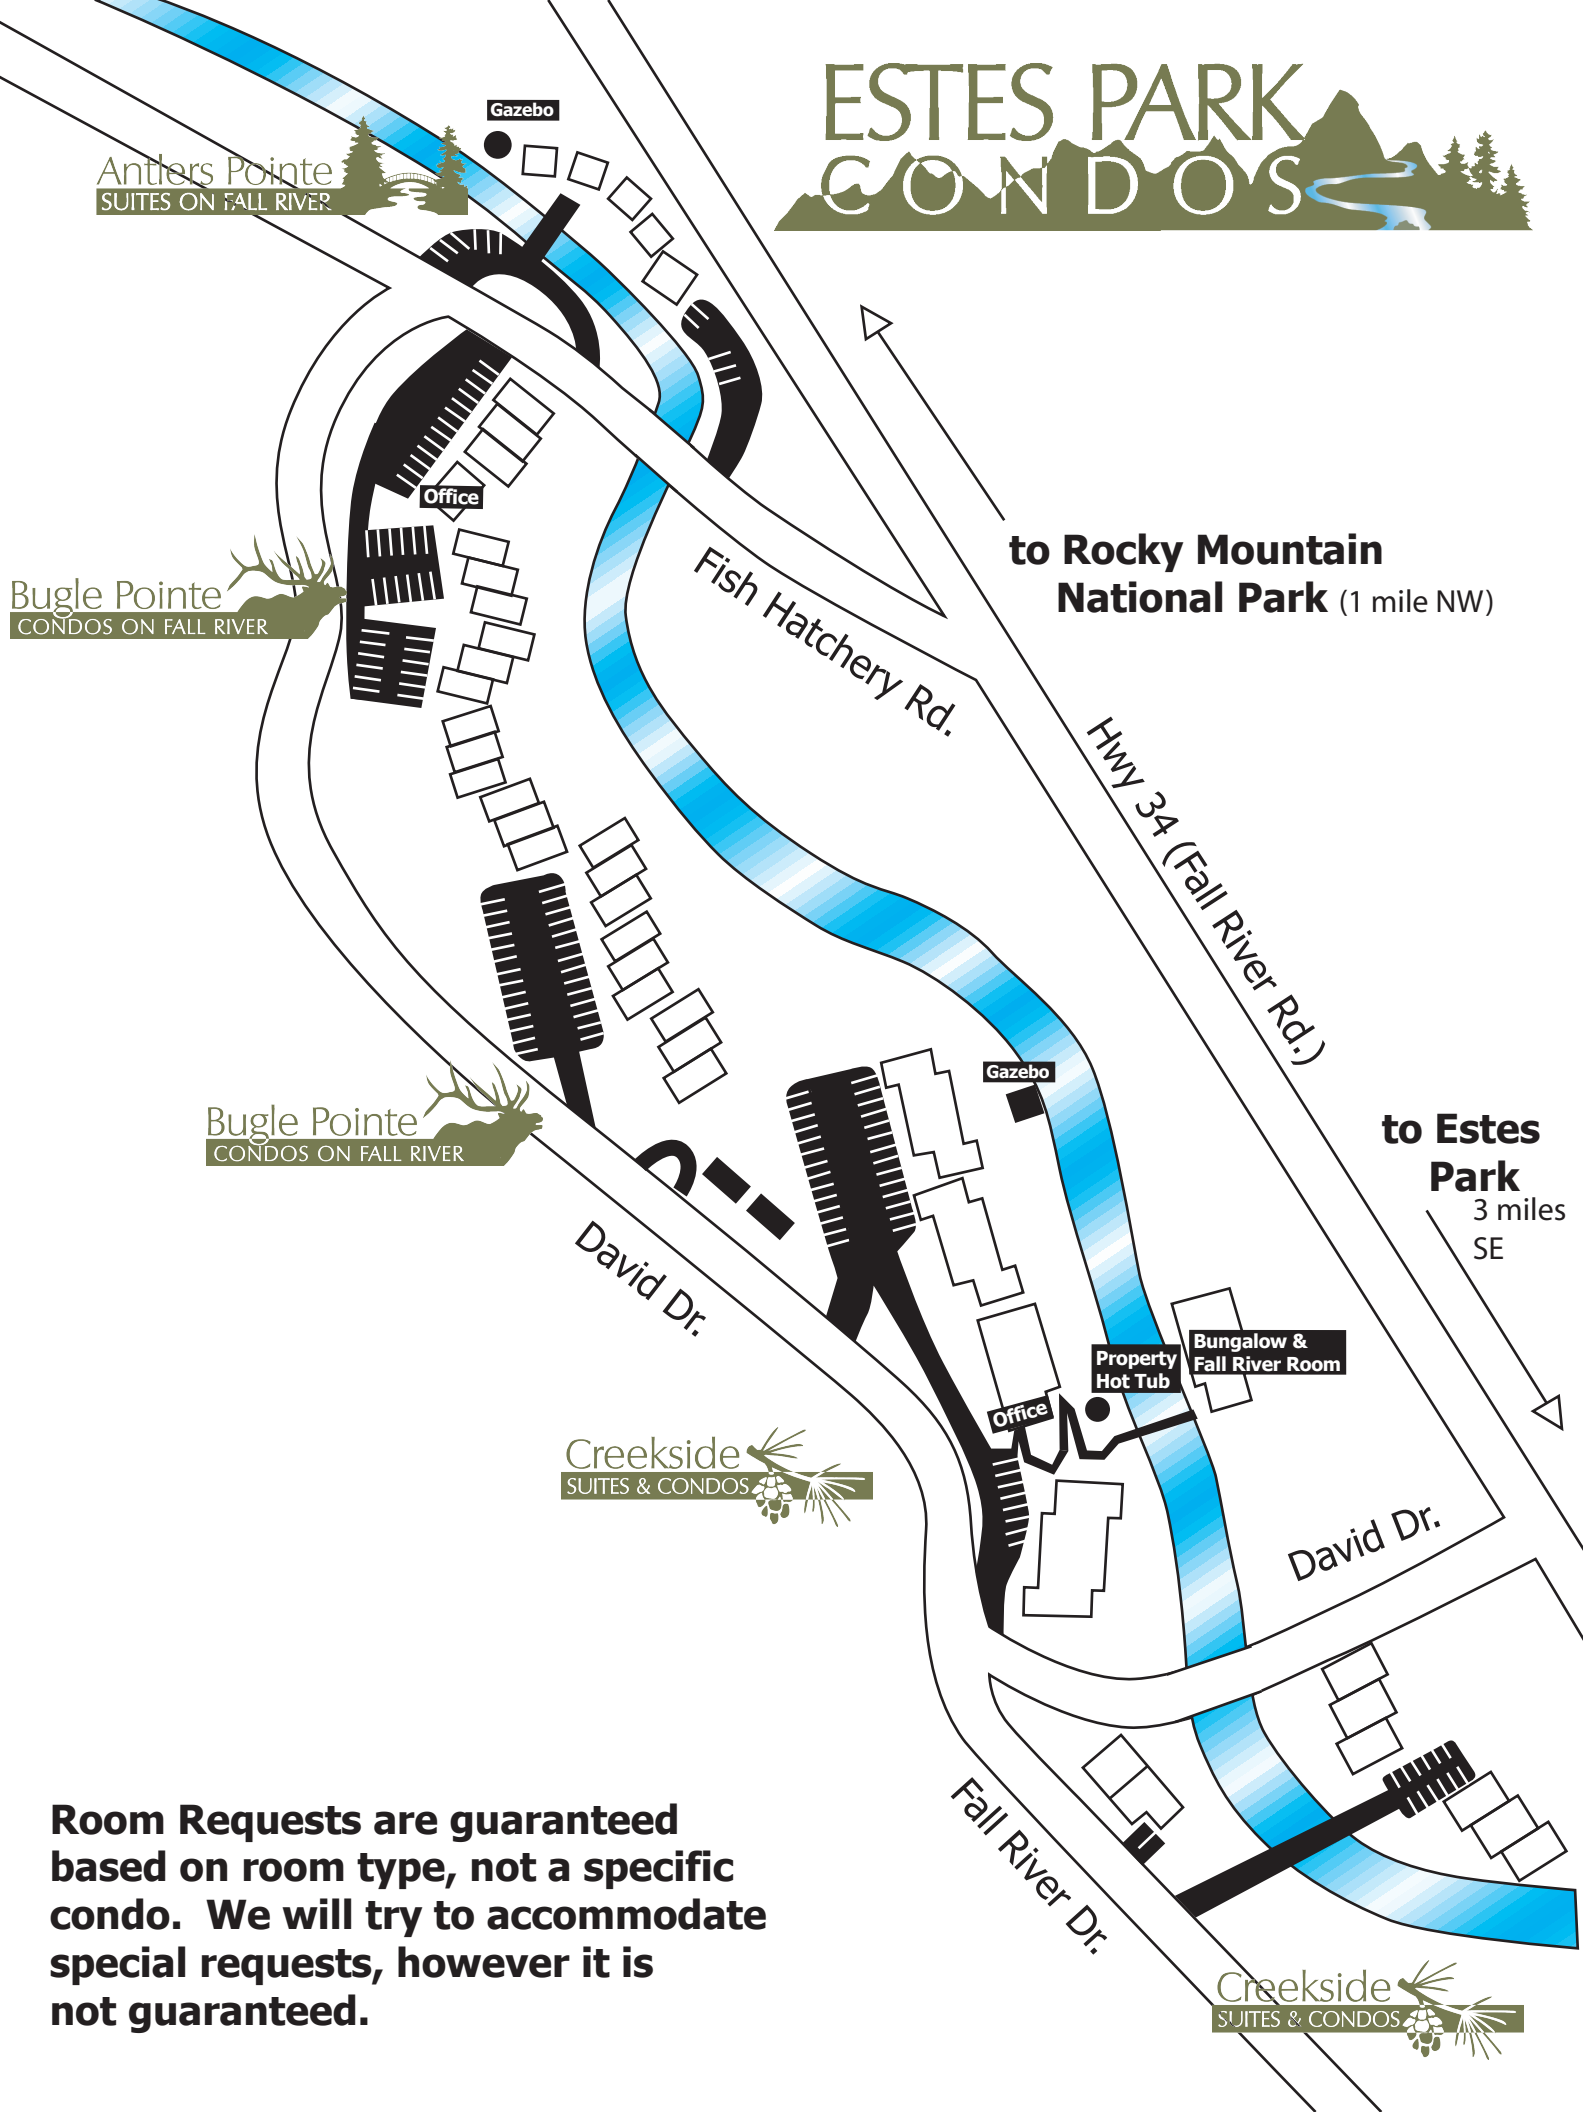

ESTES PARK CONDOS

Antlers Pointe
SUITES ON FALL RIVER

Bugle Pointe
CONDOS ON FALL RIVER

Bugle Pointe
CONDOS ON FALL RIVER

Creekside
SUITES & CONDOS

Creekside
SUITES & CONDOS

to Rocky Mountain
National Park (1 mile NW)

to Estes
Park
3 miles
SE

Room Requests are guaranteed based on room type, not a specific condo. We will try to accommodate special requests, however it is not guaranteed.